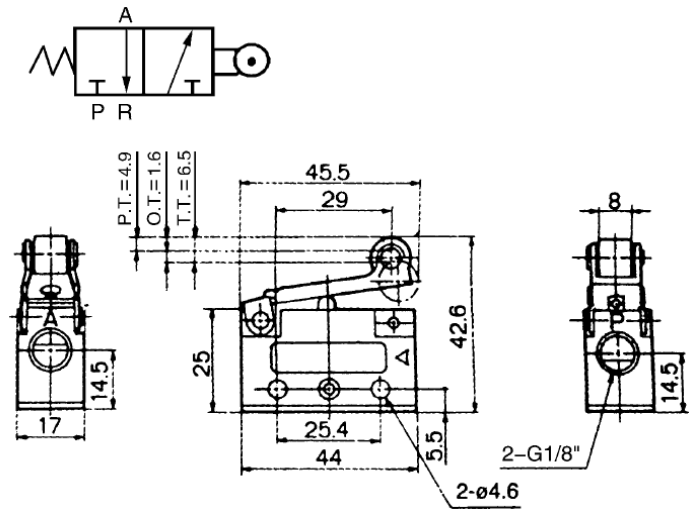

Mechanical/manual Valve MOV Series, 3/2

Specifications:

Type	MOV-01, 02, 03, 04
Port size(G)	1/8"
Fluid	Air
Temperature range	0-60°C
Operating pressure(Mpa)	0-1
Cv	2.5
Lubrication	Not Lubricated

How to order:

Twist selector: MOV-01

Roller lever: MOV-02

Mushroom button: MOV-03

Flat headed button: MOV-04