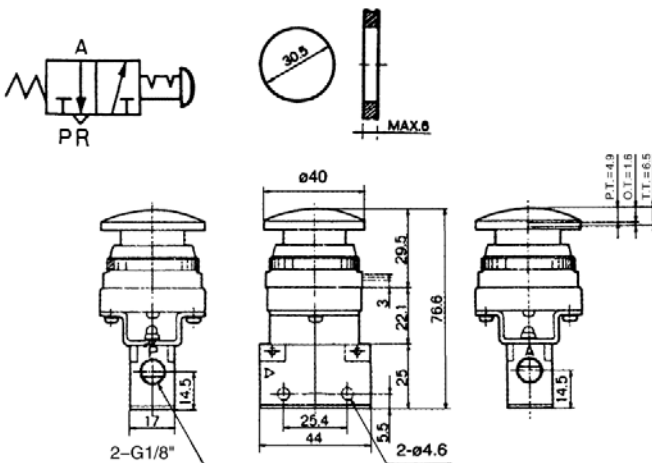

Mechanical/manual Valve MOV Series, 3/2

Specifications:

Type	MOV-01, 02, 03, 04
Port size(G)	1/8"
Fluid	Air
Temperature range	0-60°C
Operating pressure(Mpa)	0-1
Cv	2.5
Lubrication	Not Lubricated

How to order:

Twist selector: MOV-01

Roller lever: MOV-02

Mushroom button: MOV-03

Flat headed button: MOV-04