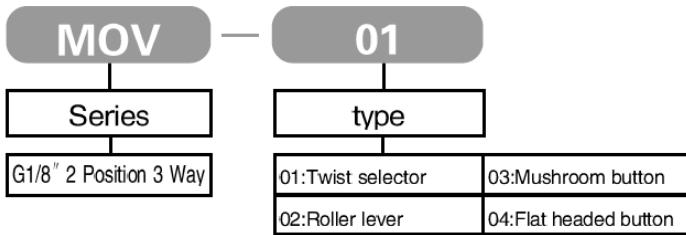

Mechanical/manual Valve MOV Series, 3/2

Specifications:

Type	MOV-01, 02, 03, 04
Port size(G)	1/8"
Fluid	Air
Temperature range	0-60°C
Operating pressure(Mpa)	0-1
Cv	2.5
Lubrication	Not Lubricated

How to order:

Twist selector: MOV-01

Roller lever: MOV-02

Mushroom button: MOV-03

Flat headed button: MOV-04