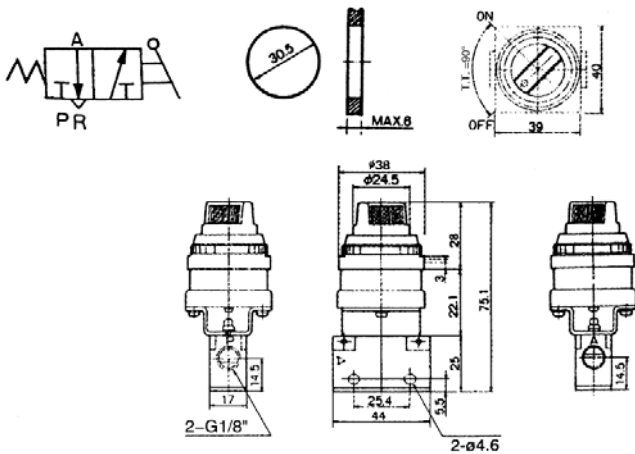

Mechanical/manual Valve MOV Series, 3/2

Specifications:

Type	MOV-01, 02, 03, 04
Port size(G)	1/8"
Fluid	Air
Temperature range	0-60°C
Operating pressure(Mpa)	0-1
Cv	2.5
Lubrication	Not Lubricated

How to order:

Twist selector: MOV-01

Roller lever: MOV-02

Mushroom button: MOV-03

Flat headed button: MOV-04